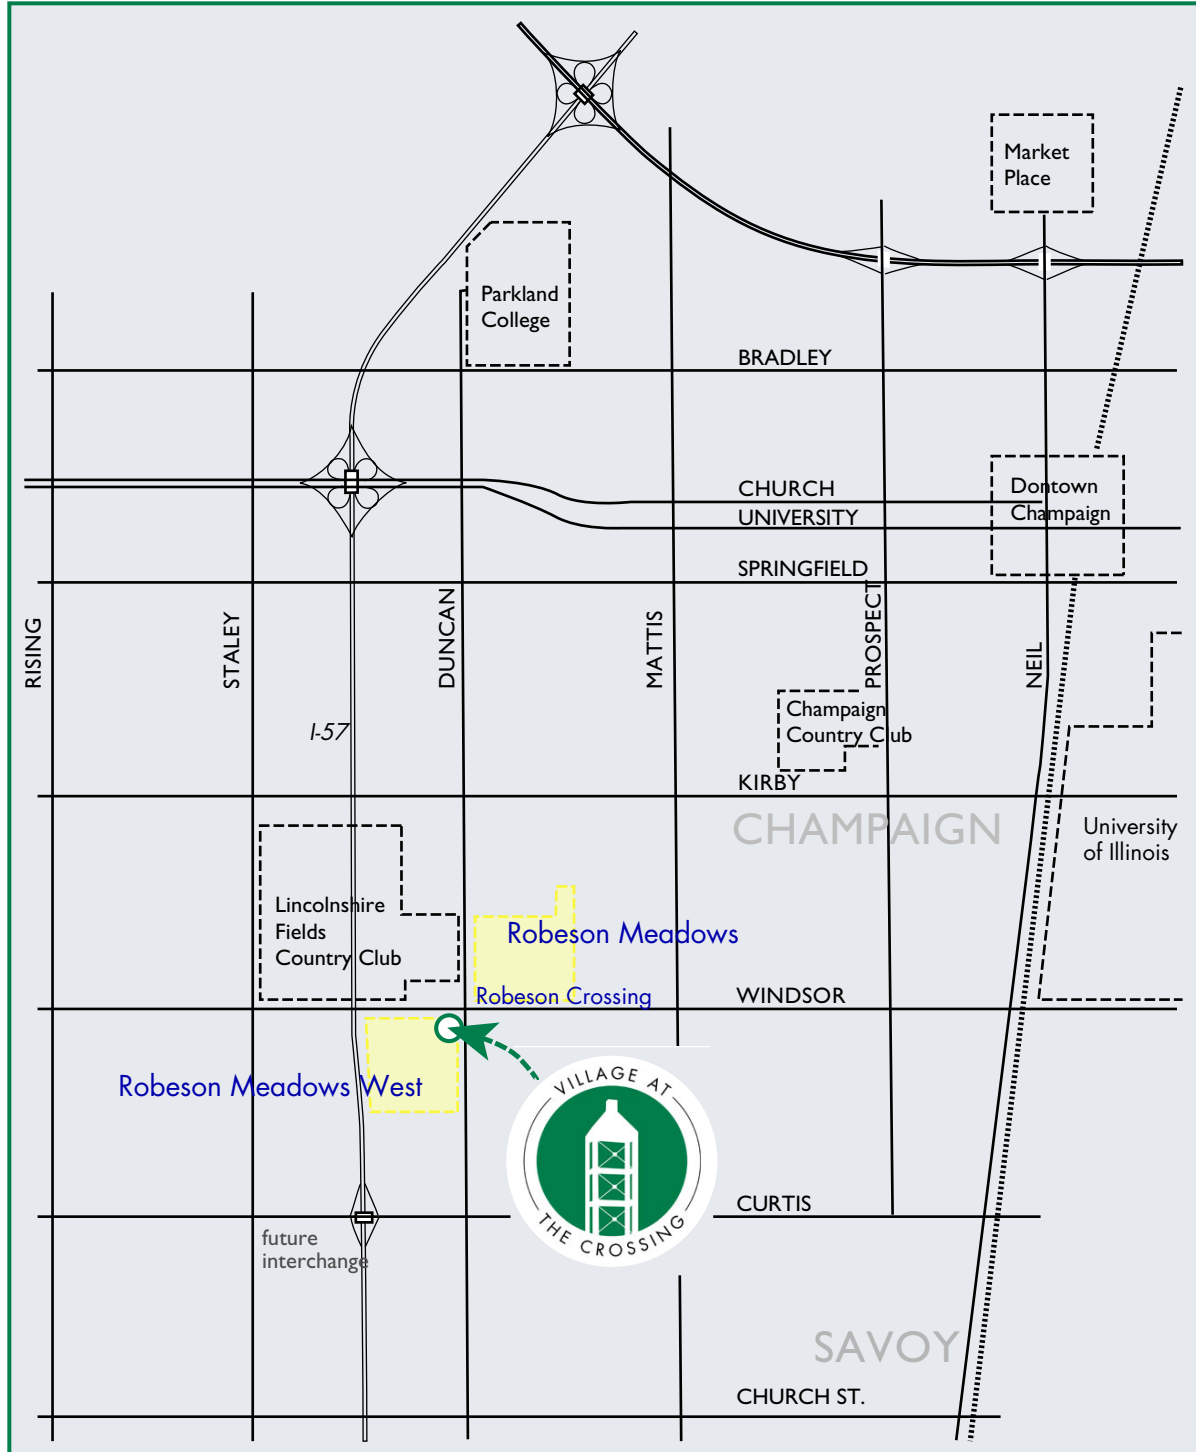

VILLAGE AT THE CROSSING

A New Neighborhood Main Street Retail and Office Center

2902 Crossing Court
Champaign, IL 61822

Phone: 217.351.7029
Fax: 217.351.7196